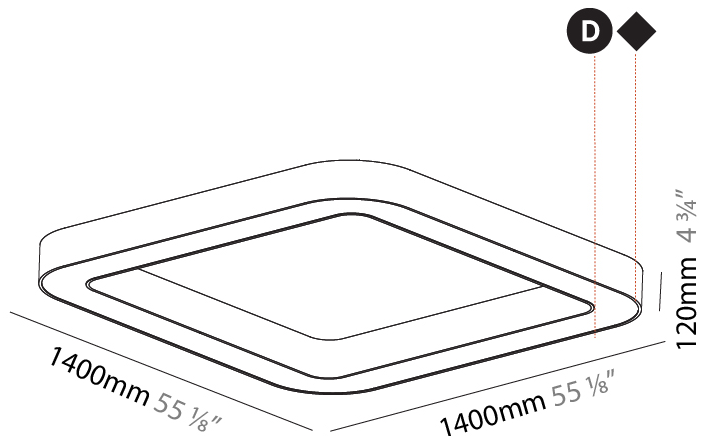

1. To build a product code in our configurator select the specify button on the base model # product page
2. To build a manual product code on this datasheet choose from the options listed below in blue font and add the suffix to the base model #

GENERAL

Series: Glorious
Subseries: Glorious Quantum
Brand: Prolicht
Division: Architectural
Mounting Type: Surface
Mounting Location: Ceiling

PHYSICAL

Length (mm): 1400
Length (in): 55 1/8
Width (mm): 1400
Width (in): 55 1/8
Height (mm): 120
Height (in): 4 3/4
Light Distribution: Direct
Weight (kg): 16.878
Weight (lbs): 37.13
Diffuser: PMMA - Opal or Micro-Prism
Fixture Finish: SSR / BKV / CWI / CRY / HAB / UFT / ITA / RUA / FTG / MYG / LOD / PUS / FRO / FUP / KIA / POP / BLS / SPG / MEY / GOH / GUM / CHC / COM / ABZ / JAG / OBR / MOS / ROR
Fixture Material: Aluminum

ELECTRICAL

Lamp Type: LED (Zhaga Standard)
Input Wattage (W): 80
Total Output Wattage (W): 64 / 51.2 (3500K)
Dimming: Non-Dimming / Phase Dimming (120Vac only) / 0-10V Dimming
Driver Included: Yes
Driver Location: Integrated
Driver Type: Constant Current - 120 / 277Vac
Driver Class: Class 2
Input Voltage (V): 120 - 277
Constant Current (MA): 350 / 800 (3500K)

LED

Color Temperature (°K): 3000 / 3500 / 4000
Max. Delivered Lumen (lm): 7380 / 7644 / 7800
CRI: >80 CRI
Efficiency (%): 65
Lamp Life (hrs): 50000

OPTICAL

RATINGS AND CERTIFICATIONS

Certified By: Certified for North American Standards
IP rating: IP20