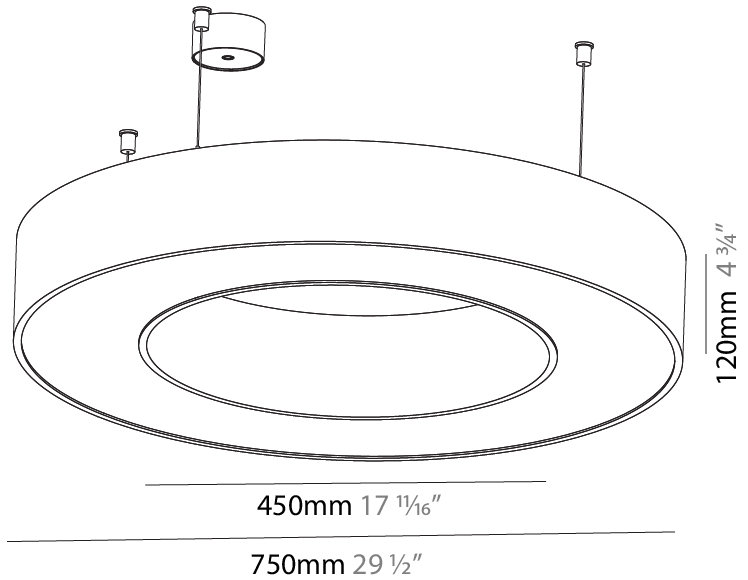

GENERAL

Series: Glorious
Subseries: Glorious
Brand: Prolight
Division: Architectural
Mounting Type: Suspension
Mounting Location: Ceiling
Subcategory: Ambient

PHYSICAL

Shape: Round
Diameter (mm): 750
Diameter (in): 29 1/2
Height (mm): 120
Height (in): 4 3/4
Max. Overall Height (mm): 2120
Max. Overall Height (in): 83 7/16
Light Distribution: Direct / Indirect
Weight (kg): 7.675
Weight (lbs): 16.9
Diffuser: PMMA - Opal or Micro-Prism
Fixture Finish: SSR / BKV / CWI / CRY / HAB / UFT / ITA / RUA / FTG / MYG / LOD / PUS / FRO / FUP / KIA / POP / BLS / SPG / MEY / GOH / GUM / CHC / COM / ABZ / JAG / OBR / MOS / ROR
Fixture Material: Aluminum

ELECTRICAL

Lamp Type: LED (Zhaga Standard)
Input Wattage (W): 45
Total Output Wattage (W): 40 / 32 (3500K)
Dimming: Non-Dimming / Phase Dimming (120Vac only) / 0-10V Dimming
Driver Included: Yes
Driver Location: Integrated
Driver Type: Constant Current
Driver Class: Class 2
Input Voltage (V): 120 - 277
Constant Current (MA): 350 / 600/400 (3500K)

LED

Color Temperature (°K): 3000 / 3500 / 4000
Max. Delivered Lumen (lm): 2770 / 2862 / 2920 Direct / 1380 / 1440 / 1470 Indirect
CRI: >80 CRI
Efficiency (%): 71
Lamp Life (hrs): 50000

OPTICAL

RATINGS AND CERTIFICATIONS

Certified By: Certified for North American Standards
IP rating: IP20