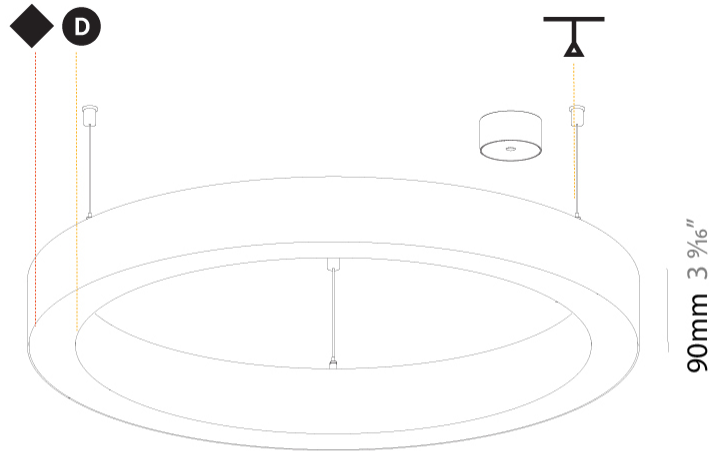

GENERAL

Series: Glorious
 Subseries: Glorious Slim
 Brand: Prolicht
 Division: Architectural
 Mounting Type: Suspension
 Mounting Location: Ceiling
 Subcategory: Ambient

PHYSICAL

Shape: Round
 Diameter (mm): 800
 Diameter (in): 31 1/2
 Height (mm): 90
 Height (in): 3 9/16
 Max. Overall Height (mm): 2090
 Max. Overall Height (in): 82 5/16
 Light Distribution: Direct
 Weight (kg): 6.772
 Weight (lbs): 14.93
 Diffuser: [PMMA - Opal or Micro-Prism](#)
 Fixture Finish: [SSR / BKV / CWI / CRY / HAB / UFT / ITA / RUA / FTG / MYG / LOD / PUS / FRO / FUP / KIA / POP / BLS / SPG / MEY / GOH / GUM / CHC / COM / ABZ / JAG / OBR / MOS / ROR](#)
 Fixture Material: Aluminum
 Cable Details: 2000mm or 6000mm Transparent Cable

OPTICAL

Beam Angle: 110

RATINGS AND CERTIFICATIONS

Certified By: Certified for North American Standards
 IP rating: IP20

Ø 670mm 26 3/8"

Ø 800mm 31 1/2"

90mm 3 9/16"

GLORIOUS QUANTUM SUSPENSION

GENERAL

Series: Glorious
 Subseries: Glorious Quantum
 Brand: Prolicht
 Division: Architectural
 Mounting Type: Suspension
 Mounting Location: Ceiling
 Subcategory: Ambient

PHYSICAL

Shape: Square
 Length (mm): 1100
 Length (in): 43 ⁵/₁₆"
 Width (mm): 1100
 Width (in): 43 ⁵/₁₆"
 Height (mm): 120
 Height (in): 4 ³/₄"
 Max. Overall Height (mm): 2120
 Max. Overall Height (in): 83 ⁷/₁₆"
 Light Distribution: Direct
 Weight (kg): 13.125
 Weight (lbs): 28.88
 Diffuser: PMMA - Opal or Micro-Prism
 Fixture Finish: SSR / BKV / CWI / CRY / HAB / UFT / ITA / RUA / FTG / MYG / LOD / PUS / FRO / FUP / KIA / POP / BLS / SPG / MEY / GOH / GUM / CHC / COM / ABZ / JAG / OBR / MOS / ROR
 Fixture Material: Aluminum