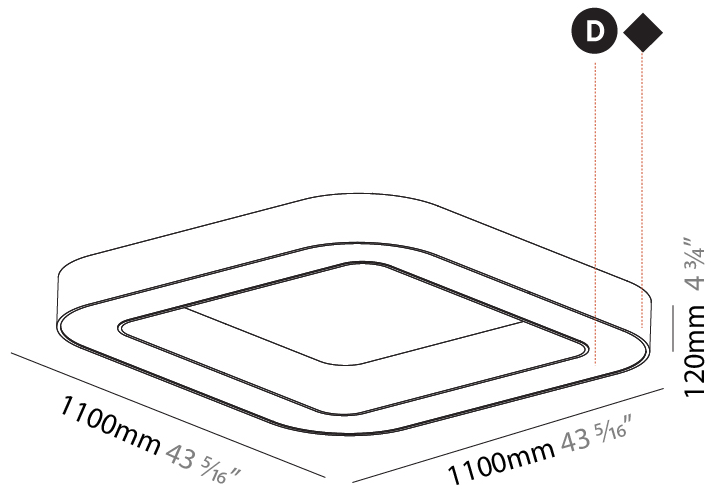

GENERAL

Series: Glorious
Subseries: Glorious Quantum
Brand: Prolight
Division: Architectural
Mounting Type: Surface
Mounting Location: Ceiling
Subcategory: Ambient

PHYSICAL

Shape: Square
Length (mm): 1100
Length (in): 43 ⁵/₁₆"
Width (mm): 1100
Width (in): 43 ⁵/₁₆"
Height (mm): 120
Height (in): 4 ³/₄"
Light Distribution: Direct
Weight (kg): 14.2
Weight (lbs): 31.24
Diffuser: PMMA - Opal or Micro-Prism
Fixture Finish: SSR / BKV / CWI / CRY / HAB / UFT / ITA / RUA / FTG / MYG / LOD / PUS / FRO / FUP / KIA / POP / BLS / SPG / MEY / GOH / GUM / CHC / COM / ABZ / JAG / OBR / MOS / ROR
Fixture Material: Aluminum

ELECTRICAL

Lamp Type: LED (Zhaga Standard)
Input Wattage (W): 60
Total Output Wattage (W): 48 / 38.4 (3500K)
Dimming: Non-Dimming / Phase Dimming (120Vac only) / 0-10V Dimming
Driver Included: Yes
Driver Location: Integrated
Driver Type: Constant Current - 120 / 277Vac
Driver Class: Class 2
Input Voltage (V): 120 - 277
Constant Current (MA): 350 / 1200 (3500K)

LED

Color Temperature (°K): 3000 / 3500 / 4000
Max. Delivered Lumen (lm): 5540 / 5733 / 5850
CRI: >80 CRI
Efficiency (%): 65
Lamp Life (hrs): 50000

OPTICAL

RATINGS AND CERTIFICATIONS

Certified By: Certified for North American Standards
IP rating: IP20