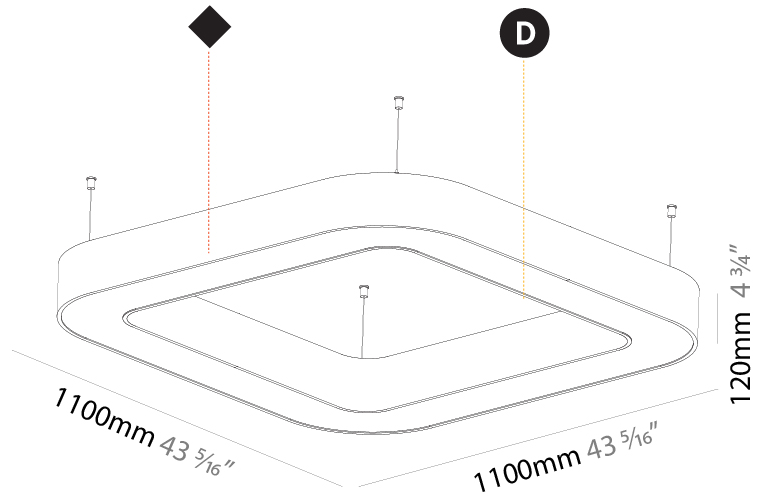

GENERAL

Series: Glorious
Subseries: Glorious Quantum
Brand: Prolicht
Division: Architectural
Mounting Type: Suspension
Mounting Location: Ceiling
Subcategory: Ambient

PHYSICAL

Shape: Square
Length (mm): 1100
Length (in): 43 ⁵/₁₆"
Width (mm): 1100
Width (in): 43 ⁵/₁₆"
Height (mm): 120
Height (in): 4 ³/₄"
Max. Overall Height (mm): 2120
Max. Overall Height (in): 83 ⁷/₁₆"
Light Distribution: Direct
Weight (kg): 13.125
Weight (lbs): 28.88
Diffuser: PMMA - Opal or Micro-Prism
Fixture Finish: SSR / BKV / CWI / CRY / HAB / UFT / ITA / RUA / FTG / MYG / LOD / PUS / FRO / FUP / KIA / POP / BLS / SPG / MEY / GOH / GUM / CHC / COM / ABZ / JAG / OBR / MOS / ROR
Fixture Material: Aluminum

ELECTRICAL

Lamp Type: LED (Zhaga Standard)
Input Wattage (W): 60
Total Output Wattage (W): 48 / 38.4 (3500K)
Dimming: Non-Dimming / Phase Dimming (120Vac only) / 0-10V Dimming
Driver Included: Yes
Driver Location: Integrated
Driver Type: Constant Current - 120 / 277Vac
Driver Class: Class 2
Input Voltage (V): 120 - 277
Constant Current (MA): 350 / 1200 (3500K)

LED

Color Temperature (°K): 3000 / 3500 / 4000
Max. Delivered Lumen (lm): 5540 / 5733 / 5850
CRI: >80 CRI
Efficiency (%): 65
Lamp Life (hrs): 50000

OPTICAL

RATINGS AND CERTIFICATIONS

Certified By: Certified for North American Standards
IP rating: IP20