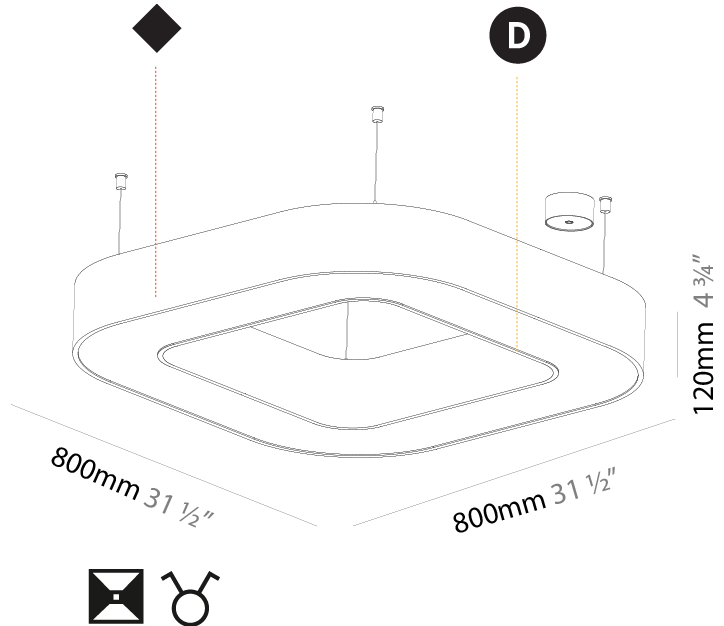

GENERAL

Series: Glorious
Subseries: Glorious Quantum
Brand: Prolicht
Division: Architectural
Mounting Type: Suspension
Mounting Location: Ceiling
Subcategory: Ambient

PHYSICAL

Shape: Square
Length (mm): 800
Length (in): 31 1/2
Width (mm): 800
Width (in): 31 1/2
Height (mm): 120
Height (in): 4 3/4
Max. Overall Height (mm): 2120
Max. Overall Height (in): 83 7/16
Light Distribution: Direct / Indirect
Weight (kg): 9.71
Weight (lbs): 21.44
Diffuser: PMMA - Opal or Micro-Prism
Fixture Finish: SSR / BKV / CWI / CRY / HAB / UFT / ITA / RUA / FTG / MYG / LOD / PUS / FRO / FUP / KIA / POP / BLS / SPG / MEY / GOH / GUM / CHC / COM / ABZ / JAG / OBR / MOS / ROR
Fixture Material: Aluminum

ELECTRICAL

Lamp Type: LED (Zhaga Standard)
Input Wattage (W): 40 / 20
Total Output Wattage (W): 48 / 38.4 (3500K)
Dimming: Non-Dimming / Phase Dimming (120Vac only) / 0-10V Dimming
Driver Included: Yes
Driver Location: Integrated
Driver Type: Constant Current - 120 / 277Vac
Driver Class: Class 2
Input Voltage (V): 120 - 277
Constant Current (MA): 350 / 800/400 (3500K)

LED

Color Temperature (°K): 3000 / 3500 / 4000
Max. Delivered Lumen (lm): 3690 / 3822 / 3900 Direct / 2560 / 2646 / 2700 Indirect
CRI: >80 CRI
Efficiency (%): 69.8
Lamp Life (hrs): 50000

OPTICAL

RATINGS AND CERTIFICATIONS

Certified By: Certified for North American Standards
IP rating: IP20