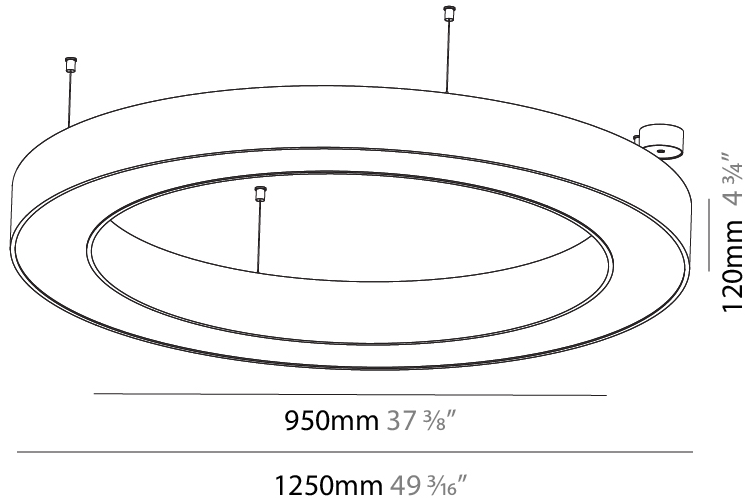

GENERAL

Series: Glorious
Subseries: Glorious
Brand: Prolight
Division: Architectural
Mounting Type: Suspension
Mounting Location: Ceiling
Subcategory: Ambient

PHYSICAL

Shape: Round
Diameter (mm): 1250
Diameter (in): 49 ⁷/₁₆
Height (mm): 120
Height (in): 4 ³/₄
Max. Overall Height (mm): 2120
Max. Overall Height (in): 83 ⁷/₁₆
Light Distribution: Direct / Indirect
Weight (kg): 13.475
Weight (lbs): 29.70
Diffuser: [PMMA - Opal or Micro-Prism](#)
Fixture Finish: [SSR / BKV / CWI / CRY / HAB / UFT / ITA / RUA / FTG / MYG / LOD / PUS / FRO / FUP / KIA / POP / BLS / SPG / MEY / GOH / GUM / CHC / COM / ABZ / JAG / OBR / MOS / ROR](#)
Fixture Material: Aluminum

ELECTRICAL

Lamp Type: LED (Zhaga Standard)
Input Wattage (W): 90
Total Output Wattage (W): 72 / 57.6 (3500K)
Dimming: [Non-Dimming / Phase Dimming (120Vac only) / 0-10V Dimming](#)
Driver Included: Yes
Driver Location: Integrated
Driver Type: Constant Current
Driver Class: Class 2
Input Voltage (V): 120 - 277
Constant Current (MA): 350 / 1200/600 (3500K)

LED

[Color Temperature (°K): 3000 / 3500 / 4000](#)
Max. Delivered Lumen (lm): 5540 / 5733 / 5850 Direct / 3830 / 3969 / 4050 Indirect
CRI: >80 CRI
Efficiency (%): 68
Lamp Life (hrs): 50000

OPTICAL

RATINGS AND CERTIFICATIONS

Certified By: Certified for North American Standards
IP rating: IP20