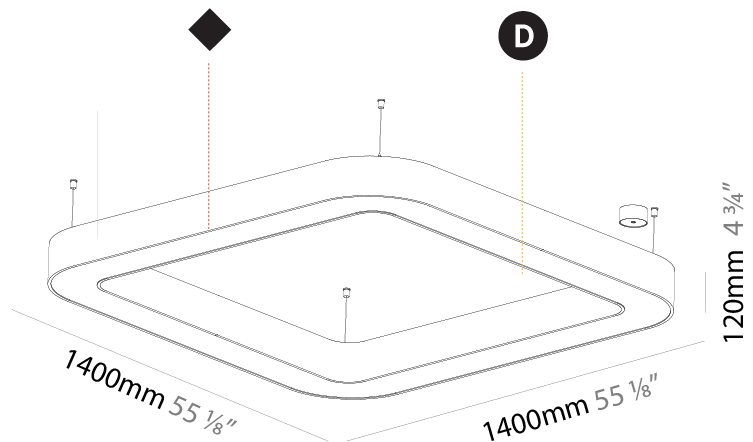

GENERAL

Series: Glorious
Subseries: Glorious Quantum
Brand: Prolicht
Division: Architectural
Mounting Type: Suspension
Mounting Location: Ceiling
Subcategory: Ambient

PHYSICAL

Shape: Square
Length (mm): 1400
Length (in): 55 1/8
Width (mm): 1400
Width (in): 55 1/8
Height (mm): 120
Height (in): 4 3/4
Max. Overall Height (mm): 2120
Max. Overall Height (in): 83 7/16
Light Distribution: Direct
Weight (kg): 17.644
Weight (lbs): 38.82
Diffuser: PMMA - Opal or Micro-Prism
Fixture Finish: SSR / BKV / CWI / CRY / HAB / UFT / ITA / RUA / FTG / MYG / LOD / PUS / FRO / FUP / KIA / POP / BLS / SPG / MEY / GOH / GUM / CHC / COM / ABZ / JAG / OBR / MOS / ROR
Fixture Material: Aluminum

ELECTRICAL

Lamp Type: LED (Zhaga Standard)
Input Wattage (W): 80
Total Output Wattage (W): 64 / 51.2 (3500K)
Dimming: Non-Dimming / Phase Dimming (120Vac only) / 0-10V Dimming
Driver Included: Yes
Driver Location: Integrated
Driver Type: Constant Current - 120 / 277Vac
Driver Class: Class 2
Input Voltage (V): 120 - 277
Constant Current (MA): 350 / 800 (3500K)

LED

Color Temperature (°K): 3000 / 3500 / 4000
Max. Delivered Lumen (lm): 7380 / 7644 / 7800
CRI: >80 CRI
Efficiency (%): 0.65
Lamp Life (hrs): 50000

OPTICAL

RATINGS AND CERTIFICATIONS

Certified By: Certified for North American Standards
IP rating: IP20